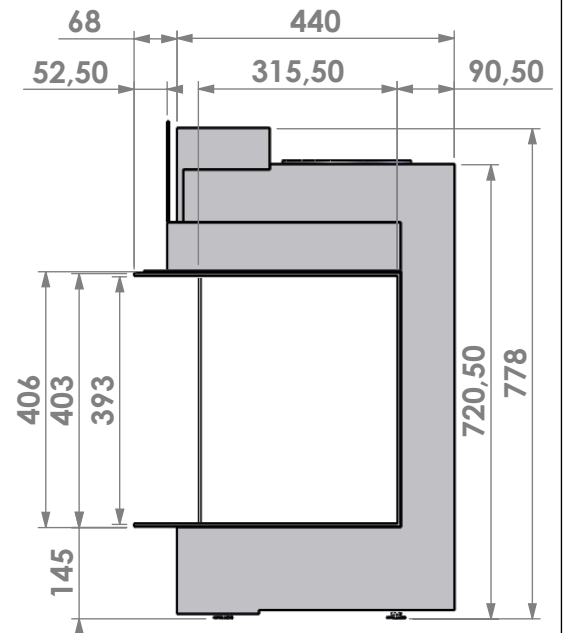

Projection: American

Scale: 1:12
 Unit: mm

Version: 0

Bellfires - Hallenstraat 17
 5531 AB Bladel - Netherlands
 Tel. +31 (0) 497 33 92 00
 Fax. +31 (0) 497 33 92 10
 Email: info@bellfires.com

Name: **View Bell Medium 3 hidden door+ 10 cm**

Modifications
 reserved

Projection:
American

Scale: 1:12
 Unit: mm

Version:
 0