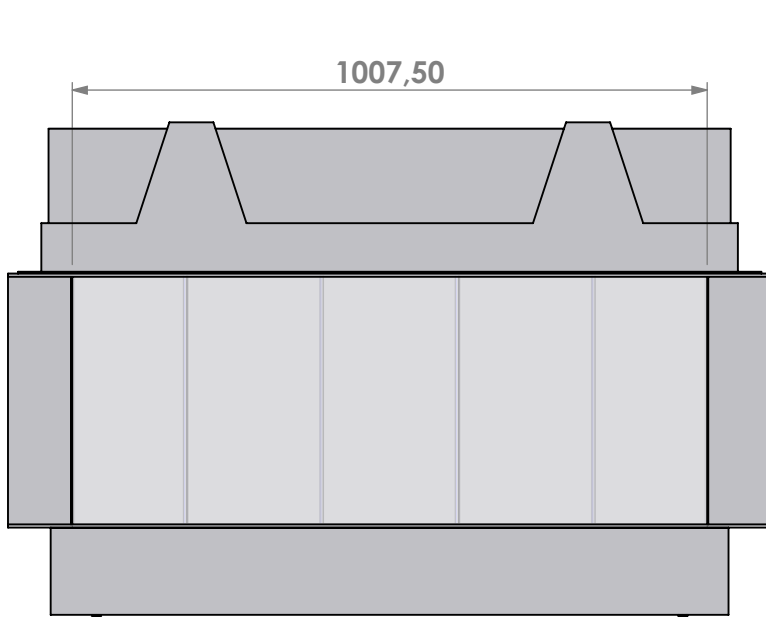

Projection: American

Scale: 1:12
 Unit: mm

Version: 0

Bellfires - Hallenstraat 17
 5531 AB Bladel - Netherlands
 Tel. +31 (0) 497 33 92 00
 Fax. +31 (0) 497 33 92 10
 Email: info@bellfires.com

Name: **View Bell Medium 3 hidden door+ 10 cm**

Modifications
 reserved

Projection:
American

Scale: 1:12
 Unit: mm

Version:
 0