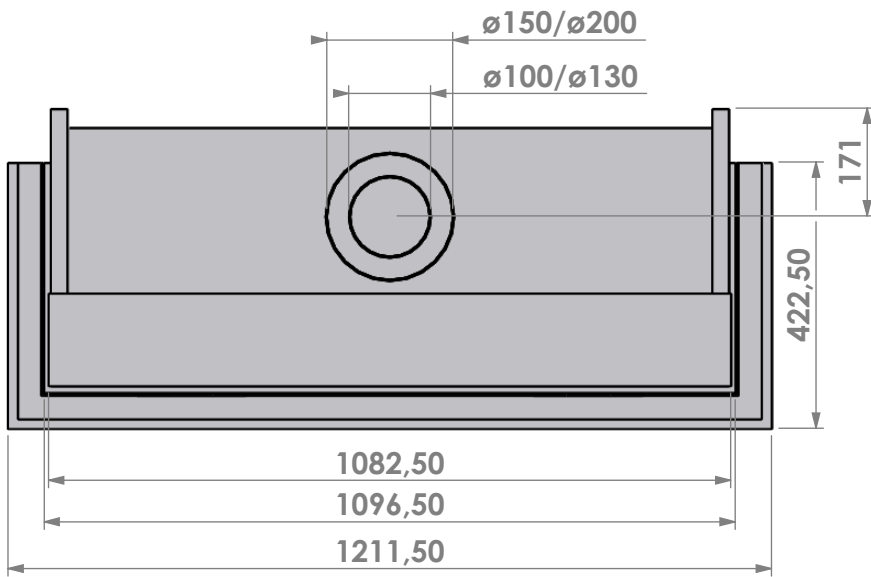

Projection: American

Scale: 1:12
 Unit: mm

Version: 0

Bellfires - Hallenstraat 17
 5531 AB Bladel - Netherlands
 Tel. +31 (0) 497 33 92 00
 Fax. +31 (0) 497 33 92 10
 Email: info@bellfires.com

Name: **View Bell Medium 3 hidden door+ 10 cm**

Modifications
 reserved

Projection:
American

Scale: 1:12
 Unit: mm

Version:
 0