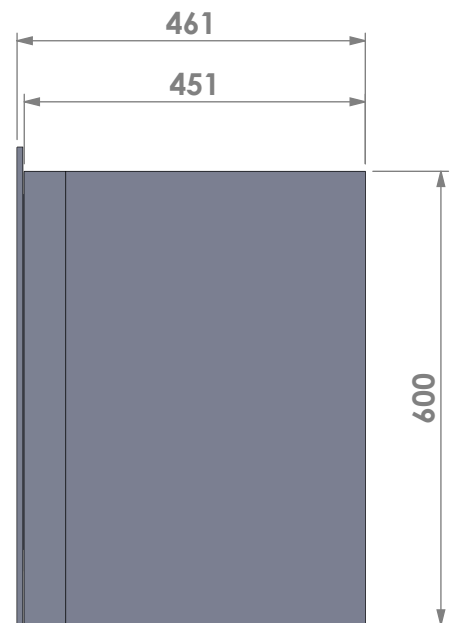

Modifications reserved

Projection:

American

Scale: 1:10

Unit: mm

Version:

0

Barbas - Hallenstraat 17  
 5531 AB Bladel - Netherlands  
 Tel. +31 (0) 497 33 92 00  
 Fax. +31 (0) 497 33 92 10  
 Email: info@barbas.com

Name: **Universal 6-65 classic frame**

Modifications reserved

Projection: American

Scale: 1:10

Unit: mm

Version: 0

Barbas - Hallenstraat 17  
 5531 AB Bladel - Netherlands  
 Tel. +31 (0) 497 33 92 00  
 Fax. +31 (0) 497 33 92 10  
 Email: info@barbas.com

Name: **Universal 6-65 insert frame**

Modifications reserved

Projection: American

Scale: 1:10

Unit: mm

Version: 0