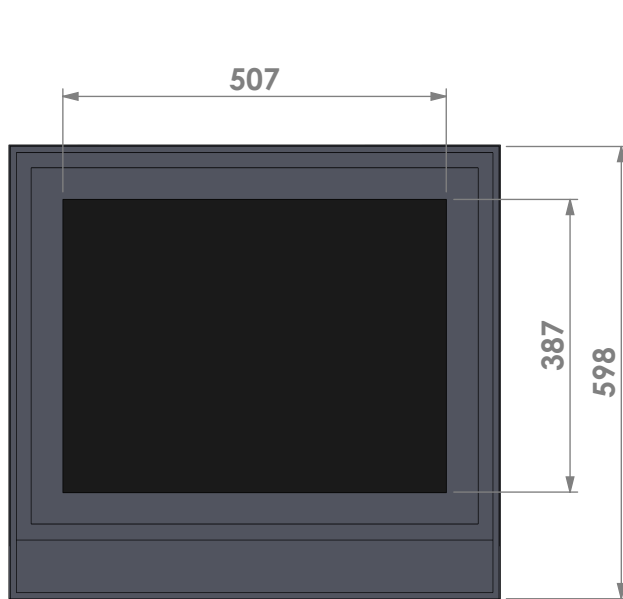

Name: **Universal 6-65 classic frame**

Modifications reserved

Projection: American

Scale: 1:10

Unit: mm

Version: 0

Barbas - Hallenstraat 17  
 5531 AB Bladel - Netherlands  
 Tel. +31 (0) 497 33 92 00  
 Fax. +31 (0) 497 33 92 10  
 Email: info@barbas.com

Name: **Universal 6-65 insert frame**

Modifications reserved

Projection: American

Scale: 1:10

Unit: mm

Version: 0