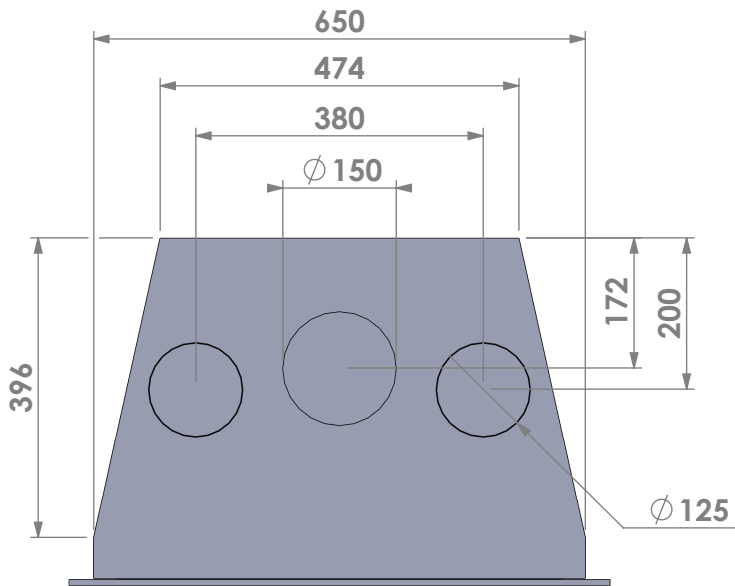

Modifications reserved

Projection:

American

Scale: 1:10

Unit: mm

Version:

0

Barbas - Hallenstraat 17  
 5531 AB Bladel - Netherlands  
 Tel. +31 (0) 497 33 92 00  
 Fax. +31 (0) 497 33 92 10  
 Email: info@barbas.com

Name: **Universal 6-65 classic frame**

Modifications reserved

Projection: American

Scale: 1:10

Unit: mm

Version: 0

Barbas - Hallenstraat 17  
 5531 AB Bladel - Netherlands  
 Tel. +31 (0) 497 33 92 00  
 Fax. +31 (0) 497 33 92 10  
 Email: info@barbas.com

Name: **Universal 6-65 insert frame**

Modifications reserved

Projection: American

Scale: 1:10

Unit: mm

Version: 0