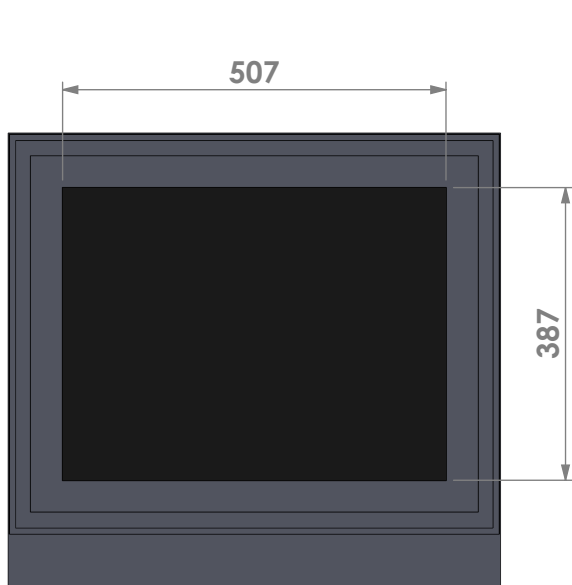

Barbas - Hallenstraat 17
5531 AB Bladel - Netherlands
Tel. +31 (0) 497 33 92 00
Fax. +31 (0) 497 33 92 10
Email: info@barbas.com

Name: **Universal 6-65 built-in frame**

Modifications reserved

Projection:

American

Scale: 1:10

Unit: mm

Version:

0