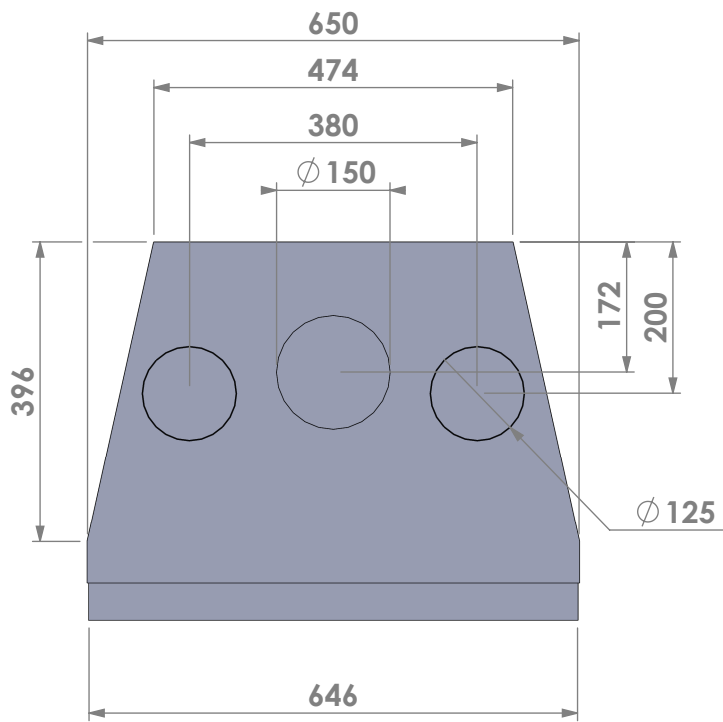

American

Scale: 1:10

Unit: mm

Version:

0

Barbas - Hallenstraat 17  
 5531 AB Bladel - Netherlands  
 Tel. +31 (0) 497 33 92 00  
 Fax. +31 (0) 497 33 92 10  
 Email: info@barbas.com

Name: **Universal 6-65 built-in frame**

Modifications reserved

Projection:

American

Scale: 1:10

Unit: mm

Version:

0

Barbas - Hallenstraat 17  
 5531 AB Bladel - Netherlands  
 Tel. +31 (0) 497 33 92 00  
 Fax. +31 (0) 497 33 92 10  
 Email: info@barbas.com

Name: **Universal 6-65 classic frame**

Modifications reserved

Projection: American

Scale: 1:10

Unit: mm

Version: 0

Barbas - Hallenstraat 17  
 5531 AB Bladel - Netherlands  
 Tel. +31 (0) 497 33 92 00  
 Fax. +31 (0) 497 33 92 10  
 Email: info@barbas.com

Name: **Universal 6-65 insert frame**

Modifications reserved

Projection: American

Scale: 1:10

Unit: mm

Version: 0