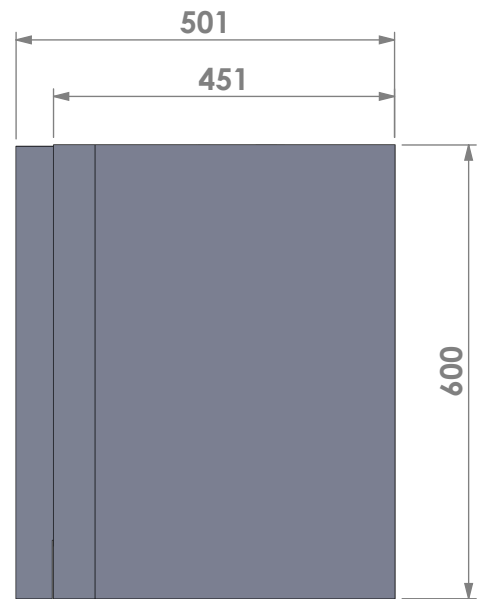

Name: **Universal 6-65 classic frame**

Modifications reserved

Projection: American

Scale: 1:10

Unit: mm

Version: 0

Barbas - Hallenstraat 17  
 5531 AB Bladel - Netherlands  
 Tel. +31 (0) 497 33 92 00  
 Fax. +31 (0) 497 33 92 10  
 Email: info@barbas.com

Name: **Universal 6-65 insert frame**

Modifications reserved

Projection: American

Scale: 1:10

Unit: mm

Version: 0