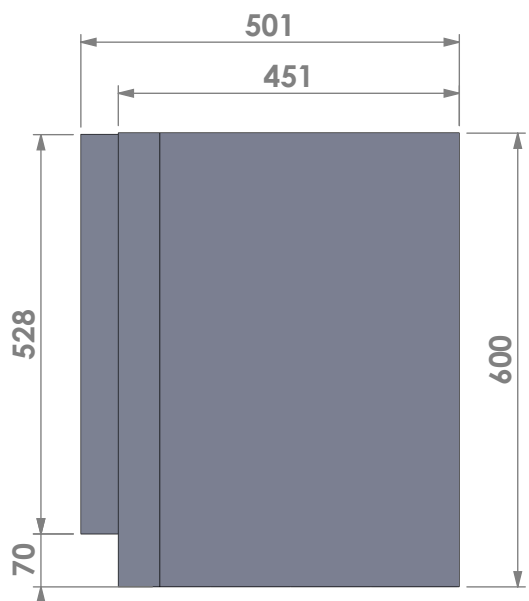

American

Scale: 1:10

Unit: mm

Version:

0

Barbas - Hallenstraat 17  
 5531 AB Bladel - Netherlands  
 Tel. +31 (0) 497 33 92 00  
 Fax. +31 (0) 497 33 92 10  
 Email: info@barbas.com

Name: **Universal 6-65 built-in frame**

Modifications reserved

Projection:

American

Scale: 1:10

Unit: mm

Version:

0

Barbas - Hallenstraat 17  
 5531 AB Bladel - Netherlands  
 Tel. +31 (0) 497 33 92 00  
 Fax. +31 (0) 497 33 92 10  
 Email: info@barbas.com

Name: **Universal 6-65 classic frame**

Modifications reserved

Projection: American

Scale: 1:10

Unit: mm

Version: 0

Barbas - Hallenstraat 17  
 5531 AB Bladel - Netherlands  
 Tel. +31 (0) 497 33 92 00  
 Fax. +31 (0) 497 33 92 10  
 Email: info@barbas.com

Name: **Universal 6-65 insert frame**

Modifications reserved

Projection: American

Scale: 1:10

Unit: mm

Version: 0