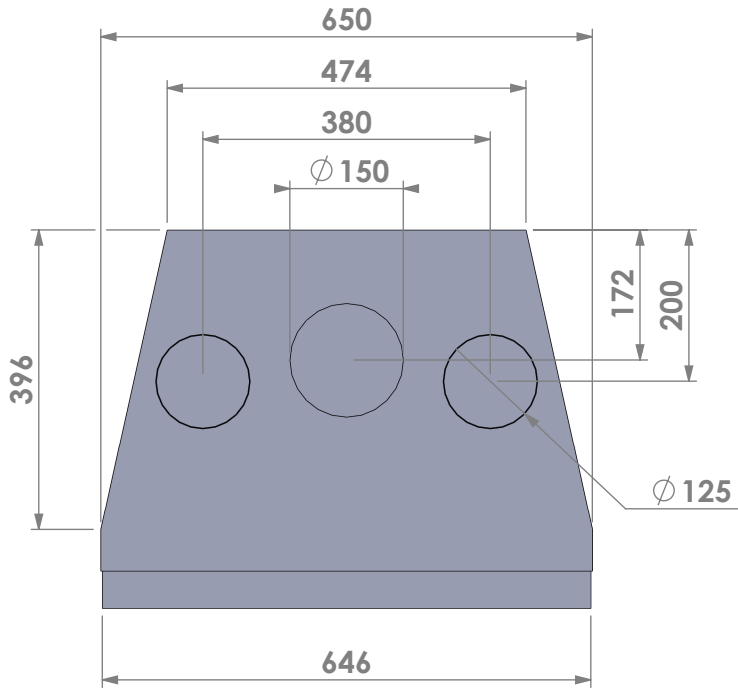

Name: **Universal 6-65 classic frame**

Modifications reserved

Projection: American

Scale: 1:10

Unit: mm

Version: 0

Barbas - Hallenstraat 17  
 5531 AB Bladel - Netherlands  
 Tel. +31 (0) 497 33 92 00  
 Fax. +31 (0) 497 33 92 10  
 Email: info@barbas.com

Name: **Universal 6-65 insert frame**

Modifications reserved

Projection: American

Scale: 1:10

Unit: mm

Version: 0