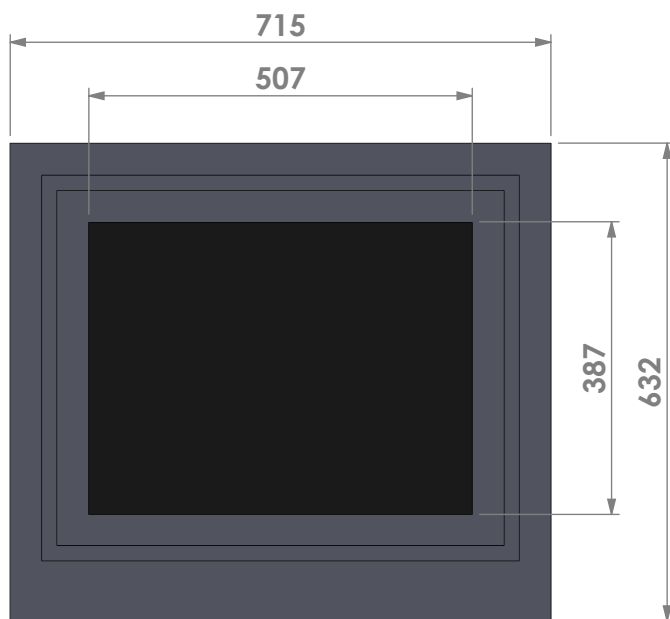

Modifications reserved

Projection:

American

Scale: 1:10

Unit: mm

Version:

0

Barbas - Hallenstraat 17  
 5531 AB Bladel - Netherlands  
 Tel. +31 (0) 497 33 92 00  
 Fax. +31 (0) 497 33 92 10  
 Email: info@barbas.com

Name: **Universal 6-65 classic frame**

Modifications reserved

Projection: American

Scale: 1:10

Unit: mm

Version: 0

Barbas - Hallenstraat 17  
 5531 AB Bladel - Netherlands  
 Tel. +31 (0) 497 33 92 00  
 Fax. +31 (0) 497 33 92 10  
 Email: info@barbas.com

Name: **Universal 6-65 insert frame**

Modifications reserved

Projection: American

Scale: 1:10

Unit: mm

Version: 0